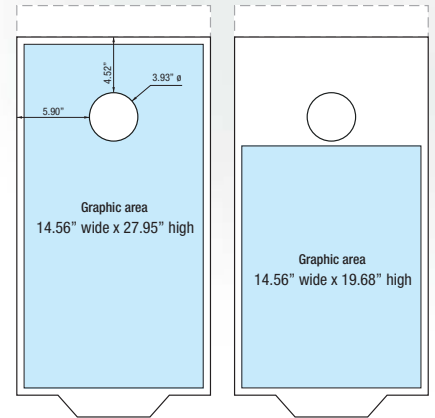

QuickWorkStation®

A complete Work Station in the
point of Purchase

QuickWorkStation is what you need
to make business and reinforce your
brand's presence.

Measures / assembled

Front: 30.31"
Floor to table: 35.43"
Width: 21.65"
Overall height: 70.07"

Measures / closed

Front: 23.62"
Height: 37.79"
Width: 5.11"
Weight: 33.06 lb approx.

Graphic area's measures

Header: 21.45" wide x 4.33" high
Poster: 20.86" wide x 25.78" high
Banner: 21.45" wide x 63.58" high
Flag: 17.12" wide x 29.52" high
Small inner side graphic:
Option 1: 14.56" wide x 27.95" high
Option 2: 14.56" wide x 19.68" high

Large
 outer side graphic
 BANNER
 21.45"

Small
 inner side graphic

Option 1

Option 2

QuickWorkStation®

ABS

HEADER
21.45" wide x 4.33 high

BANNER
21.45" wide x 63.58" high

POSTER
20.86" wide x 25.78 high

**SMALL INNER
SIDE GRAPHICS**

FLAG
17.12" wide x 29.52 high