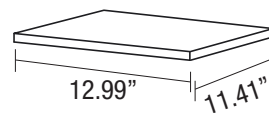

## Measures / assembled

Front: 23.62"

Height: 20.07"

Overall height: 70.47"

## Measures / closed

Front: 23.62"

Height: 35.43"

Width: 5.9"

Weight: 35.27 lb approx.

## Graphic area's measures

Header: 21.06" wide x 9.05" high

Body: 10.62" wide x 47.83" high

Upper panel: 10.62" wide x 24.40" high

Lower panel: 10.62" wide x 23.22" high

Base: 22.44" wide x 10.23" high

Useful space between display shelves

Rear table

**HEADER**

21.06" wide x 9.05" high

**BODY**

10.62" wide x 47.83" high

**Upper panel**

10.62" wide x 24.40" high

**Lower panel**