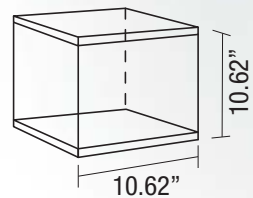

## Measures / assembled

Front: 23.62"

Height: 20.07"

Overall height: 70.47"

## Measures / closed

Front: 23.62"

Height: 35.43"

Width: 5.9"

Weight: 35.27 lb approx.

## Graphic area's measures

Header: 21.06" wide x 9.05" high

Body: 10.62" wide x 47.83" high

Upper panel: 10.62" wide x 24.40" high

Lower panel: 10.62" wide x 23.22" high

Base: 22.44" wide x 10.23" high

Useful space between display shelves

Rear table

**HEADER**

21.06" wide x 9.05" high

**BODY**

10.62" wide x 47.83" high

**Upper panel**

10.62" wide x 24.40" high

**Lower panel**