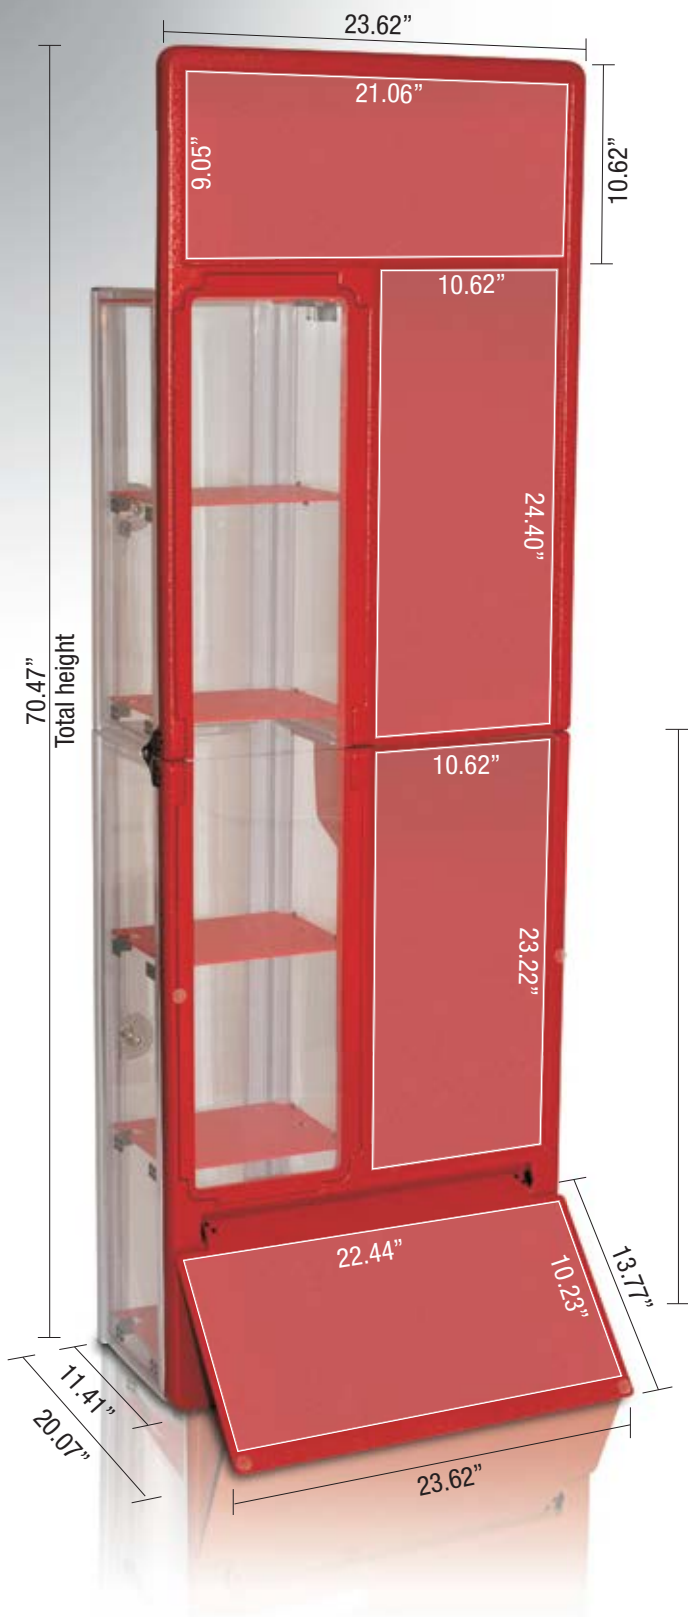

## Measures / assembled

Front: 23.62"

Height: 20.07"

Overall height: 70.47"

## Measures / closed

Front: 23.62"

Height: 35.43"

Width: 5.9"

Weight: 35.27 lb approx.

## Graphic area's measures

Header: 21.06" wide x 9.05" high

Body: 10.62" wide x 47.83" high

Upper panel: 10.62" wide x 24.40" high

Lower panel: 10.62" wide x 23.22" high

Base: 22.44" wide x 10.23" high

Useful space between display shelves

Rear table

**HEADER**

21.06" wide x 9.05" high

**BODY**

10.62" wide x 47.83" high

**Upper panel**

10.62" wide x 24.40" high

**Lower panel**